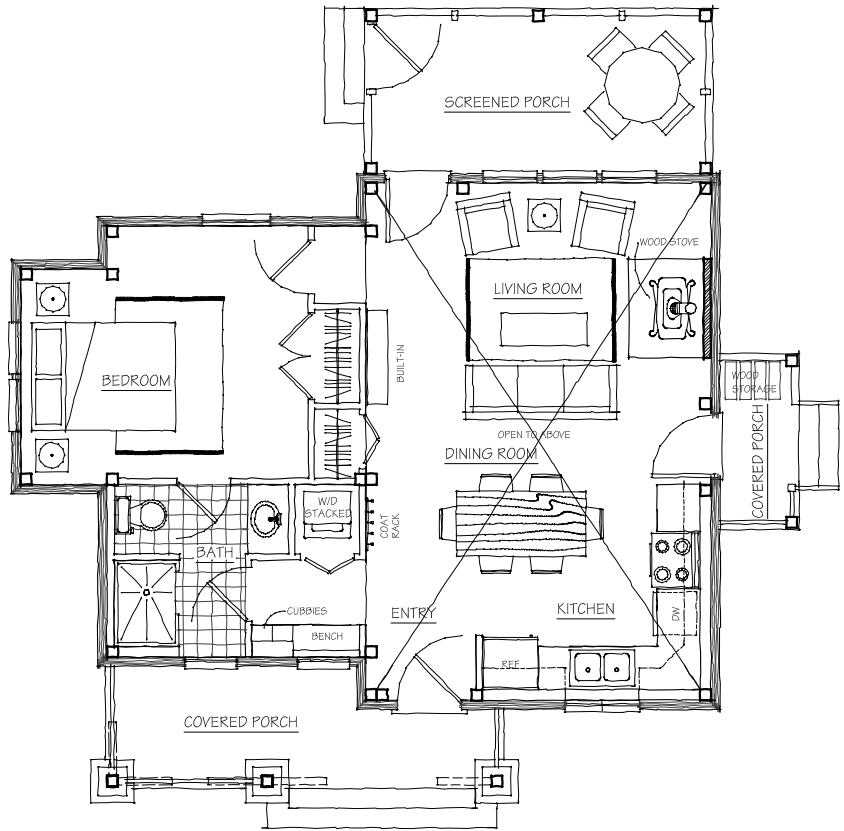

ROCKY RIDGE

600 square feet

The Rocky Ridge is part of Timber Creek's new line of cabins. At just 600sf this cabin feels much larger. Upon entering, you will be greeted by a lofty cathedral ceiling that sits over the open kitchen and living area. You should probably spend some time enjoying the outdoors too, that is why the Rocky Ridge also boasts 2 porches for your panorama viewing pleasure. Whether you are seeking a quaint country cottage or just a rustic charmer, the Rocky Ridge can be tailored to whatever your dreams may be.

FIRST FLOOR PLAN

FINISHED SPACE = 600 S.F.