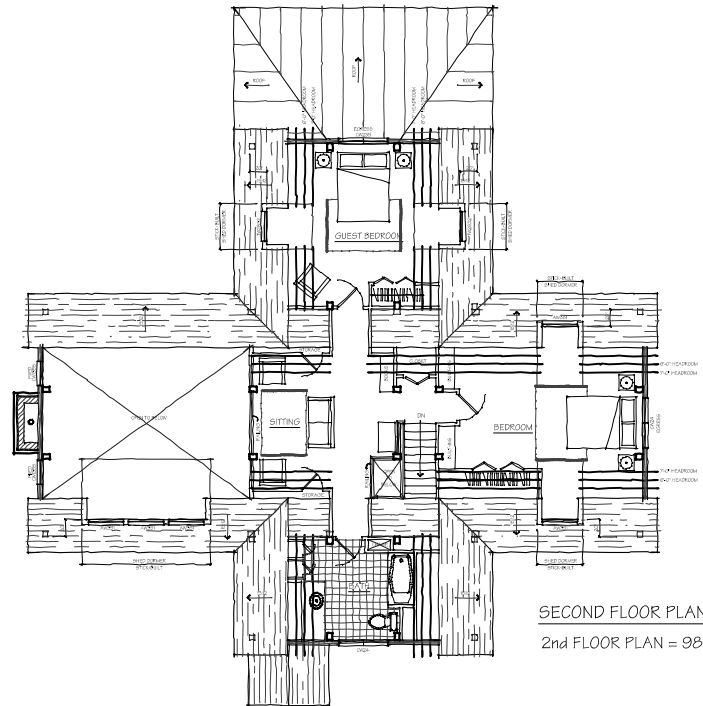

TACONIC

2835 square feet

Remember the days of the Great Adirondack Camps and Lodge style living? We bring that memory back with our Taconic model home which features steep pitched roof lines and five shed dormers.

If you like to entertain, the first floor living areas are arranged with an open feel but also with just enough separation to give each room its own definition. The living room features a large shed dormer, hammerbeam style timber purlins, and a fabulous fireplace to complete the lodge appearance. On the exterior we have a cozy screened porch, timber entry porch, and nice patio or deck area. Bedroom and Bath layouts offer privacy as well as plenty of closet and storage areas. The Taconic offers lodge living at its finest.