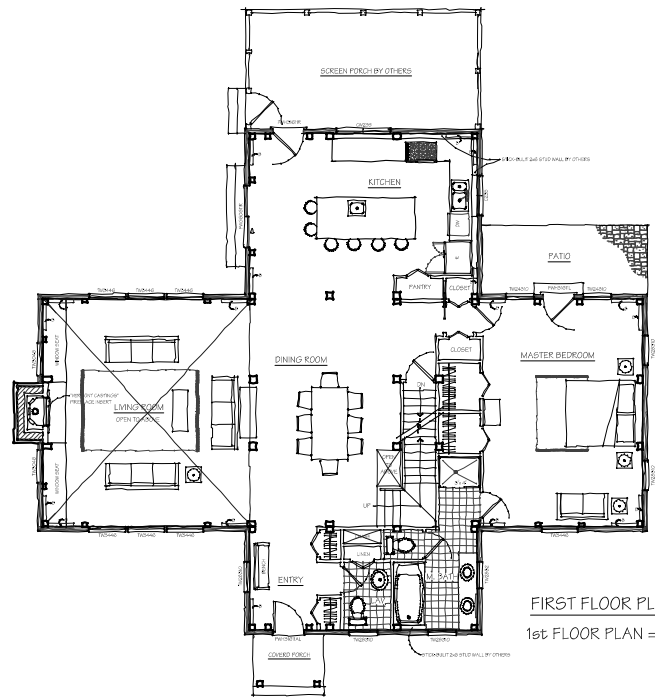

TACONIC

2835 square feet

Remember the days of the Great Adirondack Camps and Lodge style living? We bring that memory back with our Taconic model home which features steep pitched roof lines and five shed dormers.

If you like to entertain, the first floor living areas are arranged with an open feel but also with just enough separation to give each room its own definition. The living room features a large shed dormer, hammerbeam style timber purlins, and a fabulous fireplace to complete the lodge appearance. On the exterior we have a cozy screened porch, timber entry porch, and nice patio or deck area. Bedroom and Bath layouts offer privacy as well as plenty of closet and storage areas. The Taconic offers lodge living at its finest.